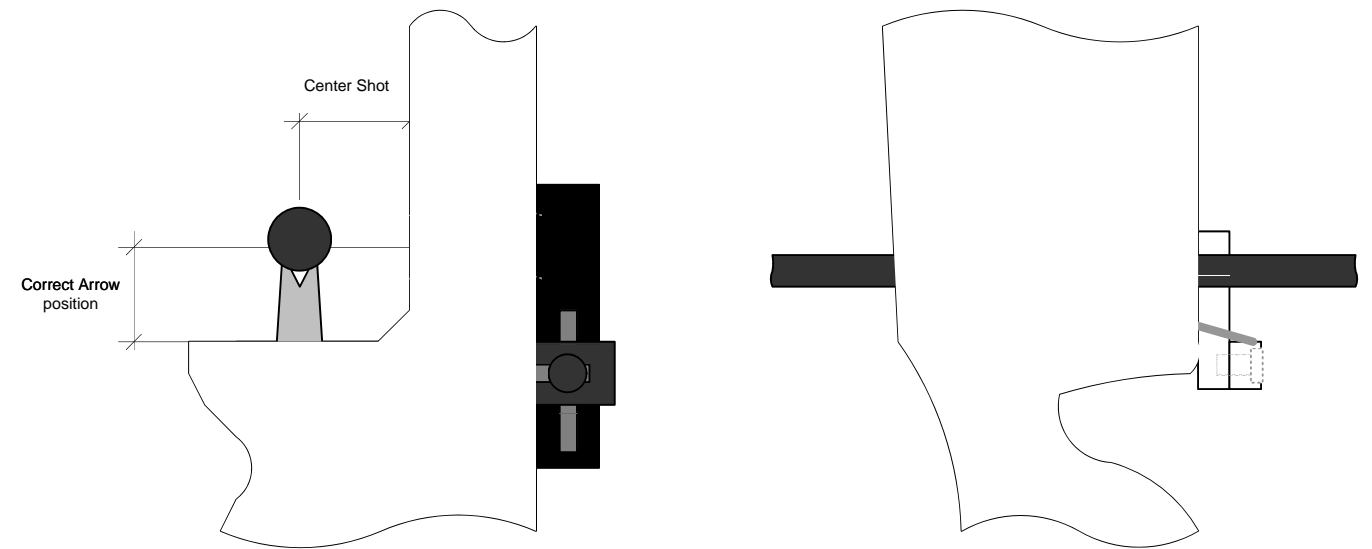

Arrow Rest Make & Type: _____
Center Shot Distance: _____
Arrow Height Distance: _____