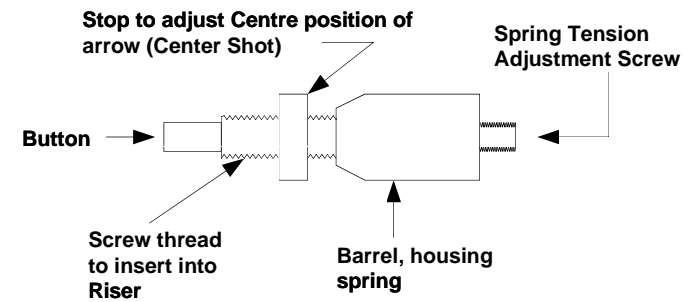

Pressure Button Basics:

Pressure Button Make: _____
Center shot distance: _____
Pressure: _____