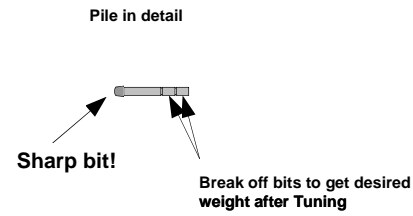

Arrow Basics