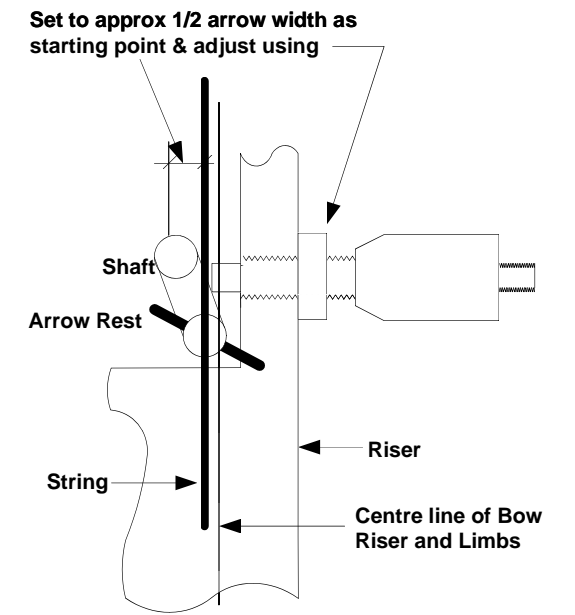

**Bow Basics**

Tiller = T1 - T2  
Anything from 0 - 1/4" is normal

String, Length is typically 4" less than Bow Length

Typical starting for Nocking Point = +1/4"

T1: \_\_\_\_\_  
 T2: \_\_\_\_\_  
 Tiller: \_\_\_\_\_  
 Bracing Height: \_\_\_\_\_  
 Nocking Point: \_\_\_\_\_  
 String Length: \_\_\_\_\_  
 No of strands in string: \_\_\_\_\_  
 Clicker Position: \_\_\_\_\_  
 Pressure Button:  
 Pressure: \_\_\_\_\_  
 Center Shot: \_\_\_\_\_

**Arrow Basics**

**Pile in detail**

Arrow Details:  
 Arrow Length: \_\_\_\_\_  
 Shaft Make: \_\_\_\_\_  
 Shaft Spine: \_\_\_\_\_  
 Nock type/  
 Colour: \_\_\_\_\_  
 Pile Weight: \_\_\_\_\_  
 Pile type: \_\_\_\_\_

**Stabiliser Basics**

Long Rod Length & Type: \_\_\_\_\_  
 Long Rod Weight: \_\_\_\_\_  
 Short Rod Length & Type: \_\_\_\_\_  
 Short Rod Weight: \_\_\_\_\_  
 V Bar Angle 1: \_\_\_\_\_  
 V Bar Angle 2: \_\_\_\_\_  
 Top Rod & Weight: \_\_\_\_\_

**Pressure Button Basics:**

Pressure Button Make: \_\_\_\_\_  
 Center shot distance: \_\_\_\_\_  
 Pressure: \_\_\_\_\_

**Bow Basics**

T1: \_\_\_\_\_  
 T2: \_\_\_\_\_  
 Tiller: \_\_\_\_\_  
 Bracing Height: \_\_\_\_\_  
 Nocking Point: \_\_\_\_\_  
 String Length: \_\_\_\_\_  
 Cable Length: \_\_\_\_\_  
 Kisser Position: \_\_\_\_\_  
 Peep Sight Position: \_\_\_\_\_  
 Center Shot: \_\_\_\_\_