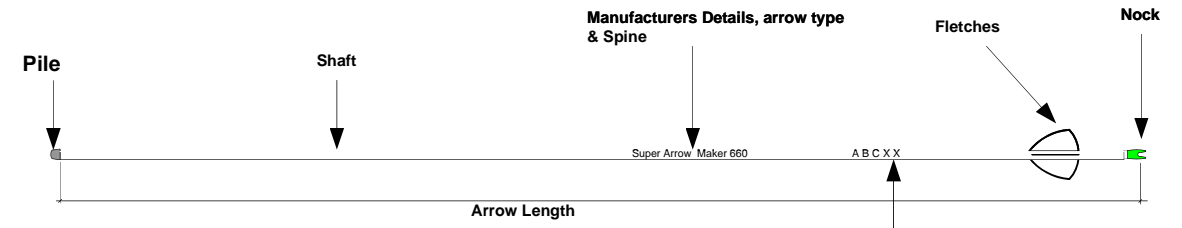

Arrow Basics

Arrow Details: _____
Arrow Length: _____
Shaft Make: _____
Shaft Spine: _____
Nock type/Colour: _____
Pile Weight: _____
Pile type: _____