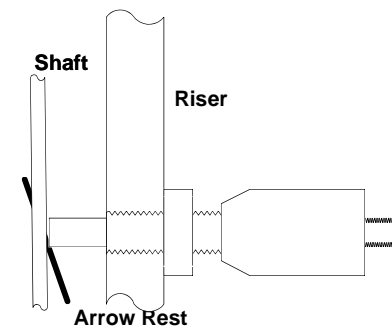

**Bow Basics**

Tiller = T1 - T2  
Anything from 0 - 1/4" is normal

String, Length is typically 4" less than Bow Length

Typical starting for Nocking Point = +1/4"

T1: \_\_\_\_\_  
 T2: \_\_\_\_\_  
 Tiller: \_\_\_\_\_  
 Bracing Height: \_\_\_\_\_  
 Nocking Point: \_\_\_\_\_  
 String Length: \_\_\_\_\_  
 No of strands in string: \_\_\_\_\_  
 Clicker Position: \_\_\_\_\_  
 Pressure Button:  
 Pressure: \_\_\_\_\_  
 Center Shot: \_\_\_\_\_

**Arrow Basics**

**Pile in detail**

Arrow Details:  
 Arrow Length: \_\_\_\_\_  
 Shaft Make: \_\_\_\_\_  
 Shaft Spine: \_\_\_\_\_  
 Nock type/  
 Colour: \_\_\_\_\_  
 Pile Weight: \_\_\_\_\_  
 Pile type: \_\_\_\_\_

**Stabiliser Basics**

Long Rod Length & Type: \_\_\_\_\_  
 Long Rod Weight: \_\_\_\_\_  
 Short Rod Length & Type: \_\_\_\_\_  
 Short Rod Weight: \_\_\_\_\_  
 V Bar Angle 1: \_\_\_\_\_  
 V Bar Angle 2: \_\_\_\_\_  
 Top Rod & Weight: \_\_\_\_\_

**Pressure Button Basics:**

Pressure Button Make: \_\_\_\_\_  
 Center shot distance: \_\_\_\_\_  
 Pressure: \_\_\_\_\_

**Bow Basics**

T1: \_\_\_\_\_  
 T2: \_\_\_\_\_  
 Tiller: \_\_\_\_\_  
 Bracing Height: \_\_\_\_\_  
 Nocking Point: \_\_\_\_\_  
 String Length: \_\_\_\_\_  
 Cable Length: \_\_\_\_\_  
 Kisser Position: \_\_\_\_\_  
 Peep Sight Position: \_\_\_\_\_  
 Center Shot: \_\_\_\_\_