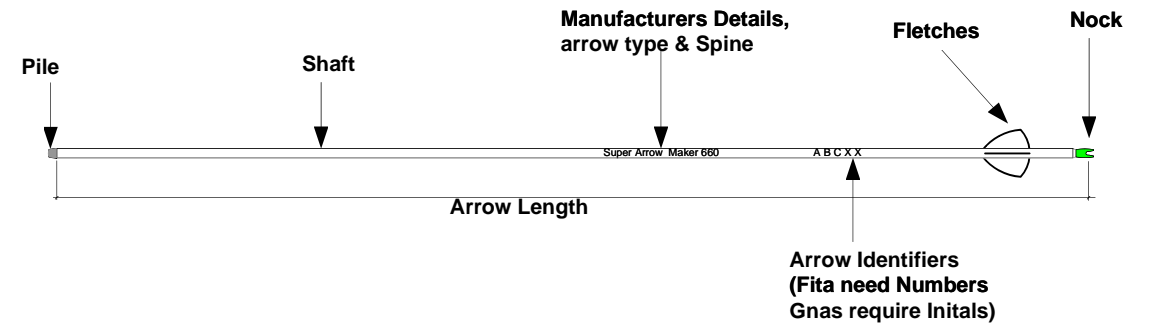

**Bow Basics**

Tiller = T1 - T2  
Anything from 0 - 1/4" is normal

String, Length is typically 4" less than Bow Length

Typical starting for Nocking Point = +1/4"

T1: \_\_\_\_\_  
 T2: \_\_\_\_\_  
 Tiller: \_\_\_\_\_  
 Bracing Height: \_\_\_\_\_  
 Nocking Point: \_\_\_\_\_  
 String Length: \_\_\_\_\_  
 No of strands in string: \_\_\_\_\_  
 Clicker Position: \_\_\_\_\_  
 Pressure Button:  
 Pressure: \_\_\_\_\_  
 Center Shot: \_\_\_\_\_

**Arrow Basics**

**Pile in detail**

Arrow Details:  
 Arrow Length: \_\_\_\_\_  
 Shaft Make: \_\_\_\_\_  
 Shaft Spine: \_\_\_\_\_  
 Nock type/  
 Colour: \_\_\_\_\_  
 Pile Weight: \_\_\_\_\_  
 Pile type: \_\_\_\_\_

**Stabiliser Basics**

Long Rod Length & Type: \_\_\_\_\_  
 Long Rod Weight: \_\_\_\_\_  
 Short Rod Length & Type: \_\_\_\_\_  
 Short Rod Weight: \_\_\_\_\_  
 V Bar Angle 1: \_\_\_\_\_  
 V Bar Angle 2: \_\_\_\_\_  
 Top Rod & Weight: \_\_\_\_\_