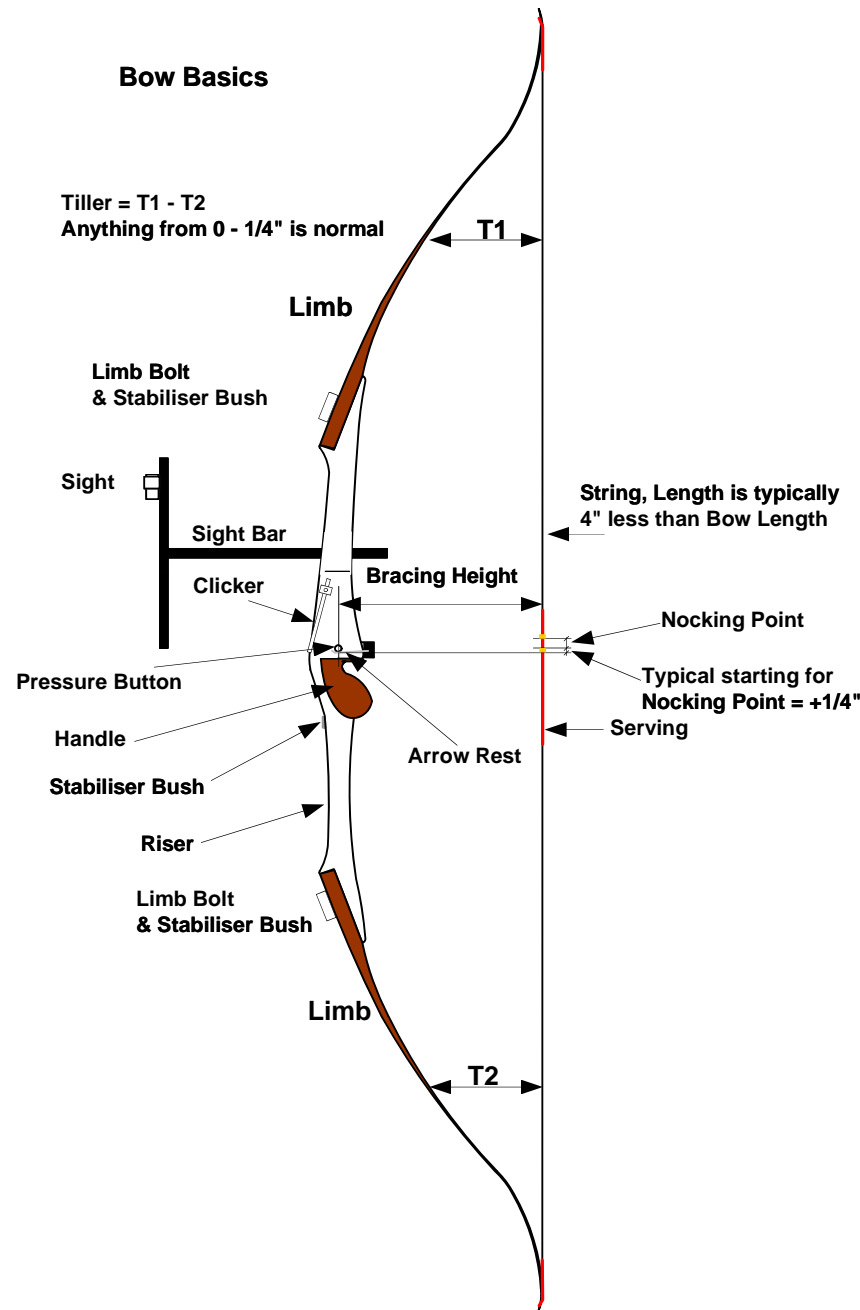

**Bow Basics**

Tiller = T1 - T2  
Anything from 0 - 1/4" is normal

String, Length is typically 4" less than Bow Length

Typical starting for Nocking Point = +1/4"

T1: \_\_\_\_\_  
 T2: \_\_\_\_\_  
 Tiller: \_\_\_\_\_  
 Bracing Height: \_\_\_\_\_  
 Nocking Point: \_\_\_\_\_  
 String Length: \_\_\_\_\_  
 No of strands in string: \_\_\_\_\_  
 Clicker Position: \_\_\_\_\_  
 Pressure Button:  
 Pressure: \_\_\_\_\_  
 Center Shot: \_\_\_\_\_

**Arrow Basics**

**Pile in detail**

Arrow Details:  
 Arrow Length: \_\_\_\_\_  
 Shaft Make: \_\_\_\_\_  
 Shaft Spine: \_\_\_\_\_  
 Nock type/  
 Colour: \_\_\_\_\_  
 Pile Weight: \_\_\_\_\_  
 Pile type: \_\_\_\_\_

**Stabiliser Basics**

Long Rod Length & Type: \_\_\_\_\_  
 Long Rod Weight: \_\_\_\_\_  
 Short Rod Length & Type: \_\_\_\_\_  
 Short Rod Weight: \_\_\_\_\_  
 V Bar Angle 1: \_\_\_\_\_  
 V Bar Angle 2: \_\_\_\_\_  
 Top Rod & Weight: \_\_\_\_\_

**Pressure Button Basics:**

Pressure Button Make: \_\_\_\_\_  
 Center shot distance: \_\_\_\_\_  
 Pressure: \_\_\_\_\_

**Bow Basics**

T1: \_\_\_\_\_  
 T2: \_\_\_\_\_  
 Tiller: \_\_\_\_\_  
 Bracing Height: \_\_\_\_\_  
 Nocking Point: \_\_\_\_\_  
 String Length: \_\_\_\_\_  
 Cable Length: \_\_\_\_\_  
 Kisser Position: \_\_\_\_\_  
 Peep Sight Position: \_\_\_\_\_  
 Center Shot: \_\_\_\_\_