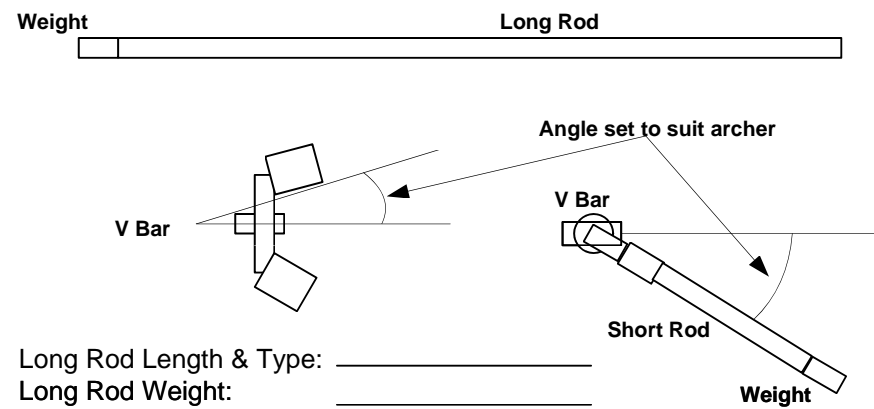

**Bow Basics**

Tiller = T1 - T2  
Anything from 0 - 1/4" is normal

String, Length is typically 4" less than Bow Length

Typical starting for Nocking Point = +1/4"

T1: \_\_\_\_\_  
 T2: \_\_\_\_\_  
 Tiller: \_\_\_\_\_  
 Bracing Height: \_\_\_\_\_  
 Nocking Point: \_\_\_\_\_  
 String Length: \_\_\_\_\_  
 No of strands in string: \_\_\_\_\_  
 Clicker Position: \_\_\_\_\_  
 Pressure Button:  
 Pressure: \_\_\_\_\_  
 Center Shot: \_\_\_\_\_

**Arrow Basics**

**Pile in detail**

Arrow Details:  
 Arrow Length: \_\_\_\_\_  
 Shaft Make: \_\_\_\_\_  
 Shaft Spine: \_\_\_\_\_  
 Nock type/  
 Colour: \_\_\_\_\_  
 Pile Weight: \_\_\_\_\_  
 Pile type: \_\_\_\_\_

**Stabiliser Basics**

Long Rod Length & Type: \_\_\_\_\_  
 Long Rod Weight: \_\_\_\_\_  
 Short Rod Length & Type: \_\_\_\_\_  
 Short Rod Weight: \_\_\_\_\_  
 V Bar Angle 1: \_\_\_\_\_  
 V Bar Angle 2: \_\_\_\_\_  
 Top Rod & Weight: \_\_\_\_\_