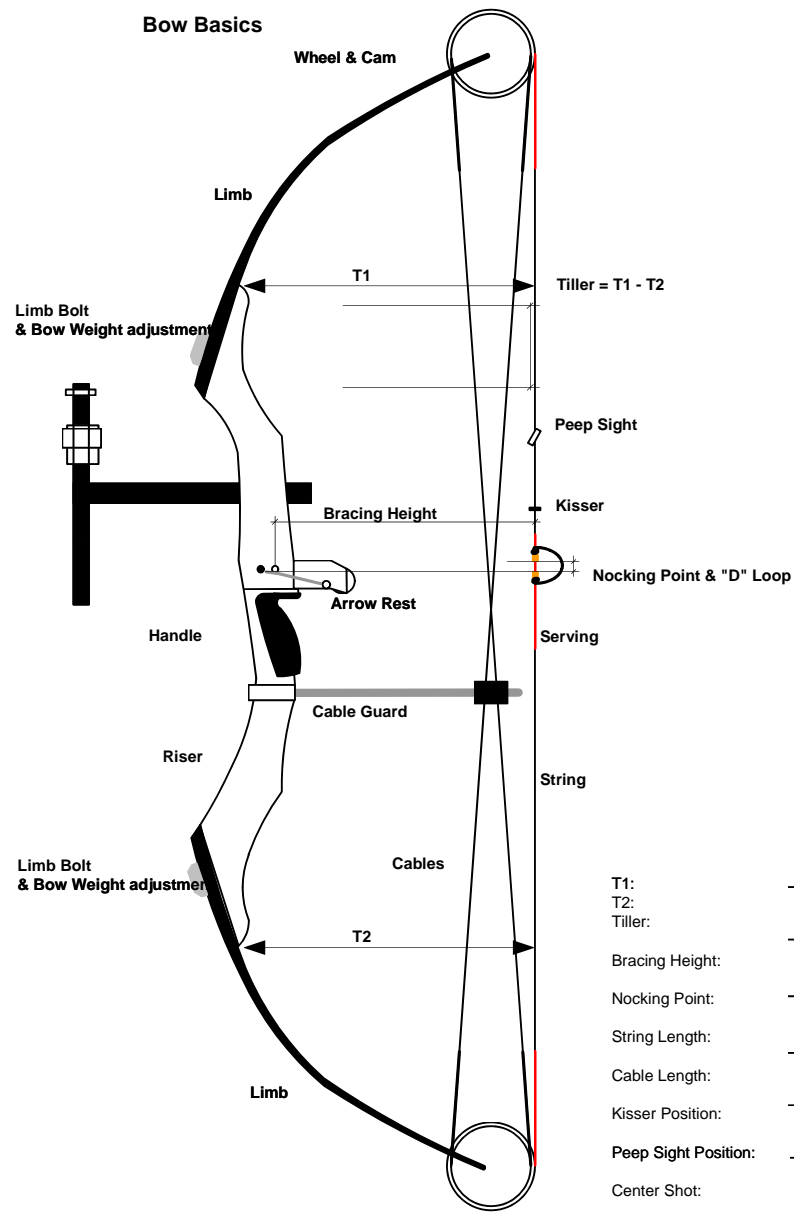

**Bow Basics**

Tiller = T1 - T2  
Anything from 0 - 1/4" is normal

String, Length is typically 4" less than Bow Length

Typical starting for Nocking Point = +1/4"

T1: \_\_\_\_\_  
 T2: \_\_\_\_\_  
 Tiller: \_\_\_\_\_  
 Bracing Height: \_\_\_\_\_  
 Nocking Point: \_\_\_\_\_  
 String Length: \_\_\_\_\_  
 No of strands in string: \_\_\_\_\_  
 Clicker Position: \_\_\_\_\_  
 Pressure Button:  
 Pressure: \_\_\_\_\_  
 Center Shot: \_\_\_\_\_

**Arrow Basics**

**Pile in detail**

Arrow Details:  
 Arrow Length: \_\_\_\_\_  
 Shaft Make: \_\_\_\_\_  
 Shaft Spine: \_\_\_\_\_  
 Nock type/  
 Colour: \_\_\_\_\_  
 Pile Weight: \_\_\_\_\_  
 Pile type: \_\_\_\_\_

**Stabiliser Basics**

Long Rod Length & Type: \_\_\_\_\_  
 Long Rod Weight: \_\_\_\_\_  
 Short Rod Length & Type: \_\_\_\_\_  
 Short Rod Weight: \_\_\_\_\_  
 V Bar Angle 1: \_\_\_\_\_  
 V Bar Angle 2: \_\_\_\_\_  
 Top Rod & Weight: \_\_\_\_\_

**Pressure Button Basics:**

Pressure Button Make: \_\_\_\_\_  
 Center shot distance: \_\_\_\_\_  
 Pressure: \_\_\_\_\_

**Bow Basics**

T1: \_\_\_\_\_  
 T2: \_\_\_\_\_  
 Tiller: \_\_\_\_\_  
 Bracing Height: \_\_\_\_\_  
 Nocking Point: \_\_\_\_\_  
 String Length: \_\_\_\_\_  
 Cable Length: \_\_\_\_\_  
 Kisser Position: \_\_\_\_\_  
 Peep Sight Position: \_\_\_\_\_  
 Center Shot: \_\_\_\_\_