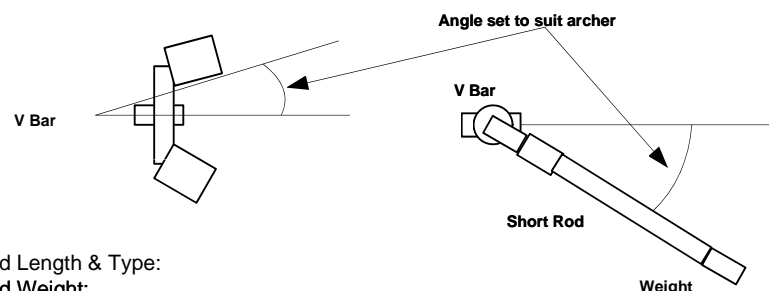

**Bow Basics**

Tiller = T1 - T2  
Anything from 0 - 1/4" is normal

String, Length is typically 4" less than Bow Length

Typical starting for Nocking Point = +1/4"

T1: \_\_\_\_\_  
 T2: \_\_\_\_\_  
 Tiller: \_\_\_\_\_  
 Bracing Height: \_\_\_\_\_  
 Nocking Point: \_\_\_\_\_  
 String Length: \_\_\_\_\_  
 No of strands in string: \_\_\_\_\_  
 Clicker Position: \_\_\_\_\_  
 Pressure Button:  
 Pressure: \_\_\_\_\_  
 Center Shot: \_\_\_\_\_

**Stabiliser Basics**

Long Rod Length & Type: \_\_\_\_\_  
 Long Rod Weight: \_\_\_\_\_  
 Short Rod Length & Type: \_\_\_\_\_  
 Short Rod Weight: \_\_\_\_\_  
 V Bar Angle 1: \_\_\_\_\_  
 V Bar Angle 2: \_\_\_\_\_  
 Top Rod & Weight: \_\_\_\_\_

**Pressure Button Basics:**

Pressure Button Make: \_\_\_\_\_  
 Center shot distance: \_\_\_\_\_  
 Pressure: \_\_\_\_\_

**Bow Basics**

T1: \_\_\_\_\_  
 T2: \_\_\_\_\_  
 Tiller: \_\_\_\_\_  
 Bracing Height: \_\_\_\_\_  
 Nocking Point: \_\_\_\_\_  
 String Length: \_\_\_\_\_  
 Cable Length: \_\_\_\_\_  
 Kisser Position: \_\_\_\_\_  
 Peep Sight Position: \_\_\_\_\_  
 Center Shot: \_\_\_\_\_