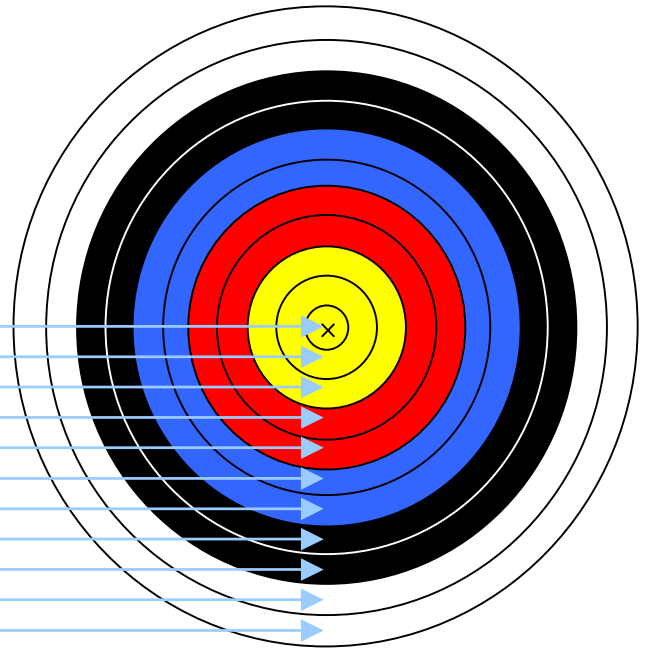

F. I. T. A.

Outdoor Target Rounds

Distances are shot in metres.
122cm and 80cm faces are used.
10 zone scoring is used.

- X Ring: Scores 10 – marked as X
- Inner Gold: Scores 10
- Outer Gold: Scores 9
- Inner Red: Scores 8
- Outer Red: Scores 7
- Inner Blue: Scores 6
- Outer Blue: Scores 5
- Inner Black: Scores 4
- Outer Black: Scores 3
- Inner White: Scores 2
- Outer White: Scores 1

DOZENS OF ARROWS TO BE SHOT AT EACH DISTANCE									
ROUNDS	122 cm Face						80 cm Face		
	90m	70m	60m	50m	40m	30m	50m	40m	30m
FITA (Gentlemen)	3	3					3		3
FITA (Ladies)		3	3				3		3
Half FITA (Gentlemen)	1½	1½					1½		1½
Half FITA (Ladies)		1½	1½				1½		1½
Metric I		3	3				3		3
Metric II			3	3				3	3
Long Metric (Gents)	3	3							
Long Metric (Ladies)		3	3						
Long Metric I		3	3						
Long Metric II			3	3					
Short Metric							3		3
Short Metric I							3		3
Short Metric II								3	3
Half Metric I		1½	1½				1½		1½
Half Metric II			1½	1½				1½	1½
FITA 900			2½	2½	2½				
FITA 70m		6							
FITA Standard Bow				3		3			

G. N. A. S.

Outdoor Target Rounds

Distances are shot in yards.

122cm faces are used.

5 zone scoring is used.

Gold: Scores 9

Red: Scores 7

Blue: Scores 5

Black: Scores 3

White: Scores 1

DOZENS OF ARROWS TO BE SHOT AT EACH DISTANCE

ROUNDS	100yds	80yds	60yds	50yds	40yds	30yds
York	6	4	2			
Hereford		6	4	2		
Bristol I		6	4	2		
St George	3	3	3			
Chester	3	3	3	3		
Albion		3	3	3		
Windsor			3	3	3	
Short Windsor				3	3	3
New Western	4	4				
Long Western		4	4			
Western			4	4		
Short Western				4	4	
American			2½	2½	2½	
New National	4	2				
Long National		4	2			
National			4	2		
Short National				4	2	
New Warwick	2	2				
Long Warwick		2	2			
Warwick			2	2		
Short Warwick				2	2	