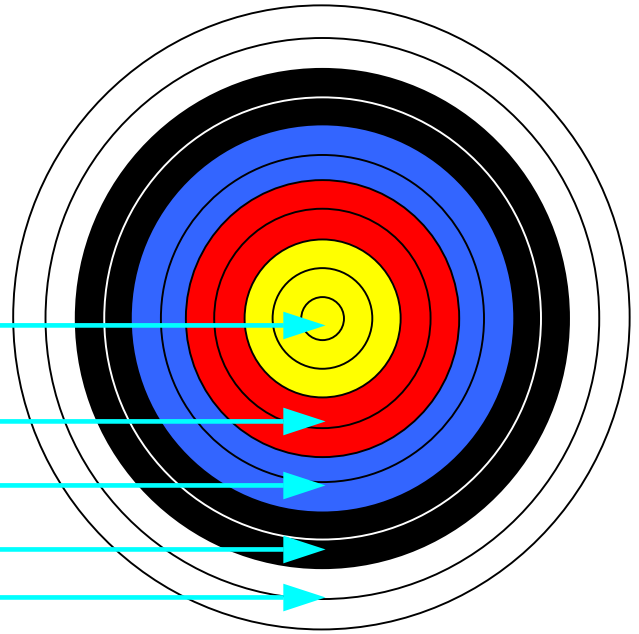

F. I. T. A.

Outdoor Target Rounds

Distances are shot in metres.
122cm and 80cm faces are used.
10 zone scoring is used.

- X Ring: Scores 10 – marked as X
- Inner Gold: Scores 10
- Outer Gold: Scores 9
- Inner Red: Scores 8
- Outer Red: Scores 7
- Inner Blue: Scores 6
- Outer Blue: Scores 5
- Inner Black: Scores 4
- Outer Black: Scores 3
- Inner White: Scores 2
- Outer White: Scores 1

DOZENS OF ARROWS TO BE SHOT AT EACH DISTANCE									
ROUNDS	122 cm Face						80 cm Face		
	90m	70m	60m	50m	40m	30m	50m	40m	30m
FITA (Gentlemen)	3	3					3		3
FITA (Ladies)		3	3				3		3
Half FITA (Gentlemen)	1½	1½					1½		1½
Half FITA (Ladies)		1½	1½				1½		1½
Metric I		3	3				3		3
Metric II			3	3				3	3
Long Metric (Gents)	3	3							
Long Metric (Ladies)		3	3						
Long Metric I		3	3						
Long Metric II			3	3					
Short Metric							3		3
Short Metric I							3		3
Short Metric II								3	3
Half Metric I		1½	1½				1½		1½
Half Metric II			1½	1½				1½	1½
FITA 900			2½	2½	2½				
FITA 70m		6							
FITA Standard Bow				3		3			

G. N. A. S.

Outdoor Target Rounds

Distances are shot in yards.

122cm faces are used.

5 zone scoring is used.

Gold: Scores 9

Red: Scores 7

Blue: Scores 5

Black: Scores 3

White: Scores 1

DOZENS OF ARROWS TO BE SHOT AT EACH DISTANCE

ROUNDS	100yds	80yds	60yds	50yds	40yds	30yds
York	6	4	2			
Hereford		6	4	2		
Bristol I		6	4	2		
St George	3	3	3			
Chester	3	3	3	3		
Albion		3	3	3		
Windsor			3	3	3	
Short Windsor				3	3	3
New Western	4	4				
Long Western		4	4			
Western			4	4		
Short Western				4	4	
American			2½	2½	2½	
New National	4	2				
Long National		4	2			
National			4	2		
Short National				4	2	
New Warwick	2	2				
Long Warwick		2	2			
Warwick			2	2		
Short Warwick				2	2	