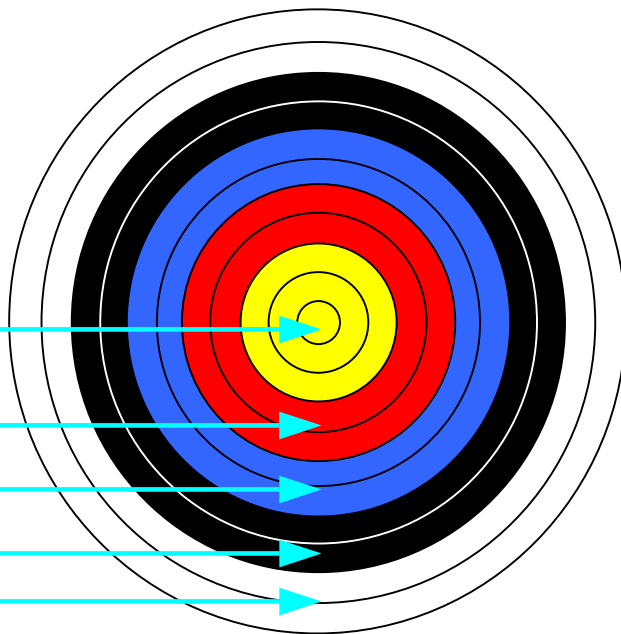

## Outdoor Target Rounds

Distances are shot in metres.

122cm and 80cm faces are used.

10 zone scoring is used.

X Ring	Scores 10 – marked as X
Inner Gold:	Scores 10
Outer Gold:	Scores 9
Inner Red:	Scores 8
Outer Red:	Scores 7
Inner Blue:	Scores 6
Outer Blue:	Scores 5
Inner Black:	Scores 4
Outer Black:	Scores 3
Inner White:	Scores 2
Outer White:	Scores 1

## Outdoor Target Rounds

Distances are shot in yards.

122cm faces are used.

5 zone scoring is used.

Gold: Scores 9

Red: Scores 7

Blue: Scores 5

Black: Scores 3

White: Scores 1

DOZENS OF ARROWS TO BE SHOT AT EACH DISTANCE

ROUNDS	100yds	80yds	60yds	50yds	40yds	30yds	20yds	15yds	10yds
York	6	4	2						
Hereford		6	4	2					
Bristol I		6	4	2					
Bristol II			6	4	2				
Bristol III				6	4	2			
Bristol IV					6	4	2		
Bristol V							6	4	2
St George	3	3	3						
Chester	3	3	3	3					
Albion		3	3	3					
Windsor			3	3	3				
Short Windsor				3	3	3			
Junior Windsor					3	3	3		
New Western	4	4							
Long Western		4	4						
Western			4	4					
Short Western				4	4				
Junior Western					4	4			
Short Junior Western						4	4		
American			2½	2½	2½				
St Nicholas					4	3			
New National	4	2							
Long National		4	2						
National			4	2					
Short National				4	2				
Junior National					4	2			
Short Junior National						4	2		
New Warwick	2	2							
Long Warwick		2	2						
Warwick			2	2					
Short Warwick				2	2				
Junior Warwick					2	2			
Short Junior Warwick						2	2		