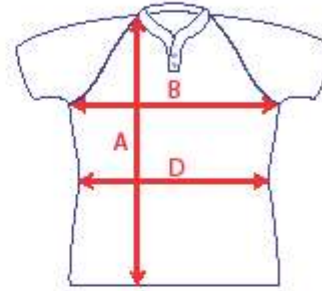

Straight

Tight

Half Tight

Units: CM

	XXS	XS	S	M	L	XL	2XL	3XL	4XL	5XL
A	66.0	68.5	71.0	73.5	76.0	78.5	81.0	83.5	86.0	89.0
B	45.0	47.5	50.0	52.5	55.0	57.5	60.0	62.5	65.0	67.5
C	36.0	38.0	40.0	42.0	44.0	46.0	48.0	50.0	52.0	54.0
D	39.0	41.0	43.0	45.0	47.0	49.0	51.0	53.0	55.0	57.0

DIMENSIONS ARE GARMENT SIZES

For equivalent chest or waist sizes please double measurements shown

TOLERANCE = +/- 1 cm,
if in doubt order one size larger

Units: CM **Kids Size**

	6	8	10	12	14
A	59.0	61.0	63.0	65.5	68.0
B	42.0	44.0	46.0	48.0	50.0
C	13.0	14.0	15.0	16.0	17.0

DIMENSIONS ARE GARMENT SIZES
 For equivalent chest or waist sizes
 please double measurements shown

TOLERANCE = +/- 1 cm,
 if in doubt order one size larger

Ladies Body Warmer

Units: CM

Adult Ladies Sizes

	XXS	XS	S	M	L	XL	2XL	3XL	4XL
A	36.0	37.0	38.0	39.0	40.0	41.0	42.0	43.0	44.0
B	40.0	42.0	44.0	46.0	48.0	50.0	52.0	54.0	56.0
C	34.0	36.0	38.0	40.0	42.0	44.0	46.0	48.0	50.0
D	40.0	42.0	44.0	46.0	48.0	50.0	52.0	54.0	56.0
E	55.5	57.0	58.5	60.0	61.5	63.0	64.5	66.0	67.5