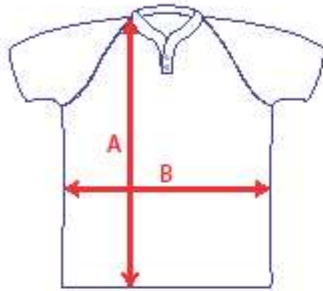

Straight

Tight

Half Tight

Units: CM

	XXS	XS	S	M	L	XL	2XL	3XL	4XL	5XL
A	66.0	68.5	71.0	73.5	76.0	78.5	81.0	83.5	86.0	89.0
B	45.0	47.5	50.0	52.5	55.0	57.5	60.0	62.5	65.0	67.5
C	36.0	38.0	40.0	42.0	44.0	46.0	48.0	50.0	52.0	54.0
D	39.0	41.0	43.0	45.0	47.0	49.0	51.0	53.0	55.0	57.0

DIMENSIONS ARE GARMENT SIZES

For equivalent chest or waist sizes please double measurements shown

TOLERANCE = +/- 1 cm,
if in doubt order one size larger

Units: CM **Kids Size**

	6	8	10	12	14
A	59.0	61.0	63.0	65.5	68.0
B	42.0	44.0	46.0	48.0	50.0
C	13.0	14.0	15.0	16.0	17.0

DIMENSIONS ARE GARMENT SIZES
 For equivalent chest or waist sizes
 please double measurements shown

TOLERANCE = +/- 1 cm,
 if in doubt order one size larger

Ladies Body Warmer

Units: CM

Adult Ladies Sizes

	XXS	XS	S	M	L	XL	2XL	3XL	4XL
A	36.0	37.0	38.0	39.0	40.0	41.0	42.0	43.0	44.0
B	40.0	42.0	44.0	46.0	48.0	50.0	52.0	54.0	56.0
C	34.0	36.0	38.0	40.0	42.0	44.0	46.0	48.0	50.0
D	40.0	42.0	44.0	46.0	48.0	50.0	52.0	54.0	56.0
E	55.5	57.0	58.5	60.0	61.5	63.0	64.5	66.0	67.5