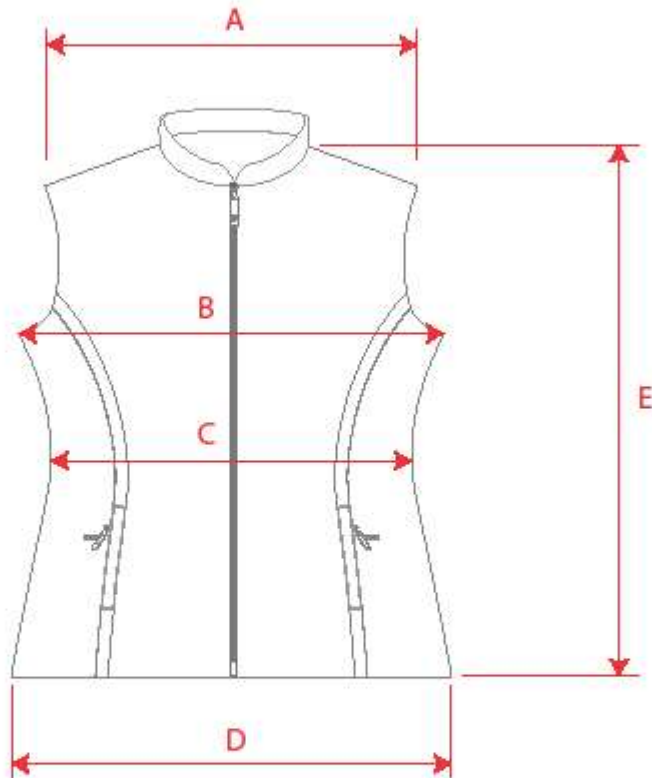

Straight

Tight

Half Tight

Units: CM

	XXS	XS	S	M	L	XL	2XL	3XL	4XL	5XL
A	66.0	68.5	71.0	73.5	76.0	78.5	81.0	83.5	86.0	89.0
B	45.0	47.5	50.0	52.5	55.0	57.5	60.0	62.5	65.0	67.5
C	36.0	38.0	40.0	42.0	44.0	46.0	48.0	50.0	52.0	54.0
D	39.0	41.0	43.0	45.0	47.0	49.0	51.0	53.0	55.0	57.0

DIMENSIONS ARE GARMENT SIZES

For equivalent chest or waist sizes please double measurements shown

TOLERANCE = +/- 1 cm,
if in doubt order one size larger

Units: CM **Kids Size**

	6	8	10	12	14
A	59.0	61.0	63.0	65.5	68.0
B	42.0	44.0	46.0	48.0	50.0
C	13.0	14.0	15.0	16.0	17.0

DIMENSIONS ARE GARMENT SIZES
 For equivalent chest or waist sizes
 please double measurements shown

TOLERANCE = +/- 1 cm,
 if in doubt order one size larger

Ladies Body Warmer

Units: CM

Adult Ladies Sizes