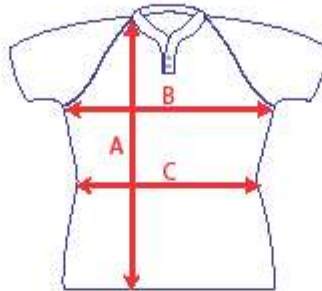

Straight

Tight

Half Tight

Units: CM

	XXS	XS	S	M	L	XL	2XL	3XL	4XL	5XL
A	66.0	68.5	71.0	73.5	76.0	78.5	81.0	83.5	86.0	89.0
B	45.0	47.5	50.0	52.5	55.0	57.5	60.0	62.5	65.0	67.5
C	36.0	38.0	40.0	42.0	44.0	46.0	48.0	50.0	52.0	54.0
D	39.0	41.0	43.0	45.0	47.0	49.0	51.0	53.0	55.0	57.0

DIMENSIONS ARE GARMENT SIZES

For equivalent chest or waist sizes please double measurements shown

TOLERANCE = +/- 1 cm,
if in doubt order one size larger

Units: CM **Kids Size**

	6	8	10	12	14
A	59.0	61.0	63.0	65.5	68.0
B	42.0	44.0	46.0	48.0	50.0
C	13.0	14.0	15.0	16.0	17.0

DIMENSIONS ARE GARMENT SIZES
 For equivalent chest or waist sizes
 please double measurements shown

TOLERANCE = +/- 1 cm,
 if in doubt order one size larger

Ladies Body Warmer

Units: CM

Adult Ladies Sizes