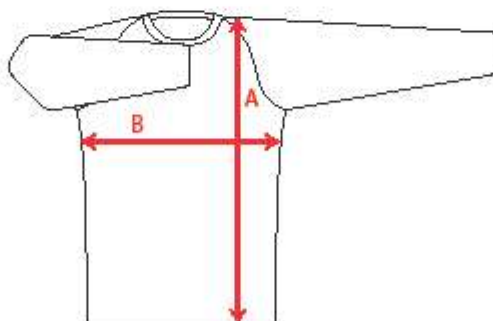

Core Compression Shirt

Units: CM

Adult Sizes

	XXS	Xs	S	M	L	XL	2XL	3XL	4XL	5XL
A	64.0	66.0	68.0	70.0	72.0	74.0	76.0	78.0	80.0	82.0
B	36.0	38.5	41.0	43.5	46.0	48.5	51.0	53.5	56.0	58.5