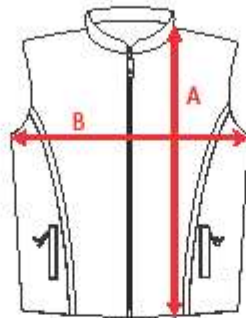

DIMENSIONS ARE GARMENT SIZES

For equivalent chest or waist sizes please double measurements shown

TOLERANCE = +/- 1 cm,
if in doubt order one size larger

Units: CM **Kids Size**

	6	8	10	12	14
A	59.0	61.0	63.0	65.5	68.0
B	42.0	44.0	46.0	48.0	50.0
C	13.0	14.0	15.0	16.0	17.0

DIMENSIONS ARE GARMENT SIZES
 For equivalent chest or waist sizes
 please double measurements shown

TOLERANCE = +/- 1 cm,
 if in doubt order one size larger

Ladies Body Warmer

Units: CM

Adult Ladies Sizes

	XXS	XS	S	M	L	XL	2XL	3XL	4XL
A	36.0	37.0	38.0	39.0	40.0	41.0	42.0	43.0	44.0
B	40.0	42.0	44.0	46.0	48.0	50.0	52.0	54.0	56.0
C	34.0	36.0	38.0	40.0	42.0	44.0	46.0	48.0	50.0
D	40.0	42.0	44.0	46.0	48.0	50.0	52.0	54.0	56.0
E	55.5	57.0	58.5	60.0	61.5	63.0	64.5	66.0	67.5

DIMENSIONS ARE GARMENT SIZES
 For equivalent chest or waist sizes
 please double measurements shown

TOLERANCE = +/- 1 cm,
 if in doubt order one size larger

Gilet / Body Warmer

Units: CM

Adult Sizes

	XS	S	M	L	XL	2XL	3XL	4XL	5XL	6XL
A	68.0	70.0	72.0	74.0	76.0	78.0	80.0	82.0	84.0	86.0
B	55.0	57.0	59.0	61.0	63.0	65.0	67.0	69.0	71.0	73.0