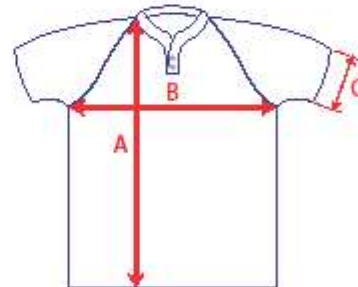

Straight

Tight

Half Tight

Units: CM

	XXS	XS	S	M	L	XL	2XL	3XL	4XL	5XL
A	66.0	68.5	71.0	73.5	76.0	78.5	81.0	83.5	86.0	89.0
B	45.0	47.5	50.0	52.5	55.0	57.5	60.0	62.5	65.0	67.5
C	36.0	38.0	40.0	42.0	44.0	46.0	48.0	50.0	52.0	54.0
D	39.0	41.0	43.0	45.0	47.0	49.0	51.0	53.0	55.0	57.0

DIMENSIONS ARE GARMENT SIZES

For equivalent chest or waist sizes please double measurements shown

TOLERANCE = +/- 1 cm,
if in doubt order one size larger

Units: CM **Kids Size**

	6	8	10	12	14
A	59.0	61.0	63.0	65.5	68.0
B	42.0	44.0	46.0	48.0	50.0
C	13.0	14.0	15.0	16.0	17.0

DIMENSIONS ARE GARMENT SIZES
 For equivalent chest or waist sizes
 please double measurements shown

TOLERANCE = +/- 1 cm,
 if in doubt order one size larger

Ladies Body Warmer

Units: CM

Adult Ladies Sizes

	XXS	XS	S	M	L	XL	2XL	3XL	4XL
A	36.0	37.0	38.0	39.0	40.0	41.0	42.0	43.0	44.0
B	40.0	42.0	44.0	46.0	48.0	50.0	52.0	54.0	56.0
C	34.0	36.0	38.0	40.0	42.0	44.0	46.0	48.0	50.0
D	40.0	42.0	44.0	46.0	48.0	50.0	52.0	54.0	56.0
E	55.5	57.0	58.5	60.0	61.5	63.0	64.5	66.0	67.5